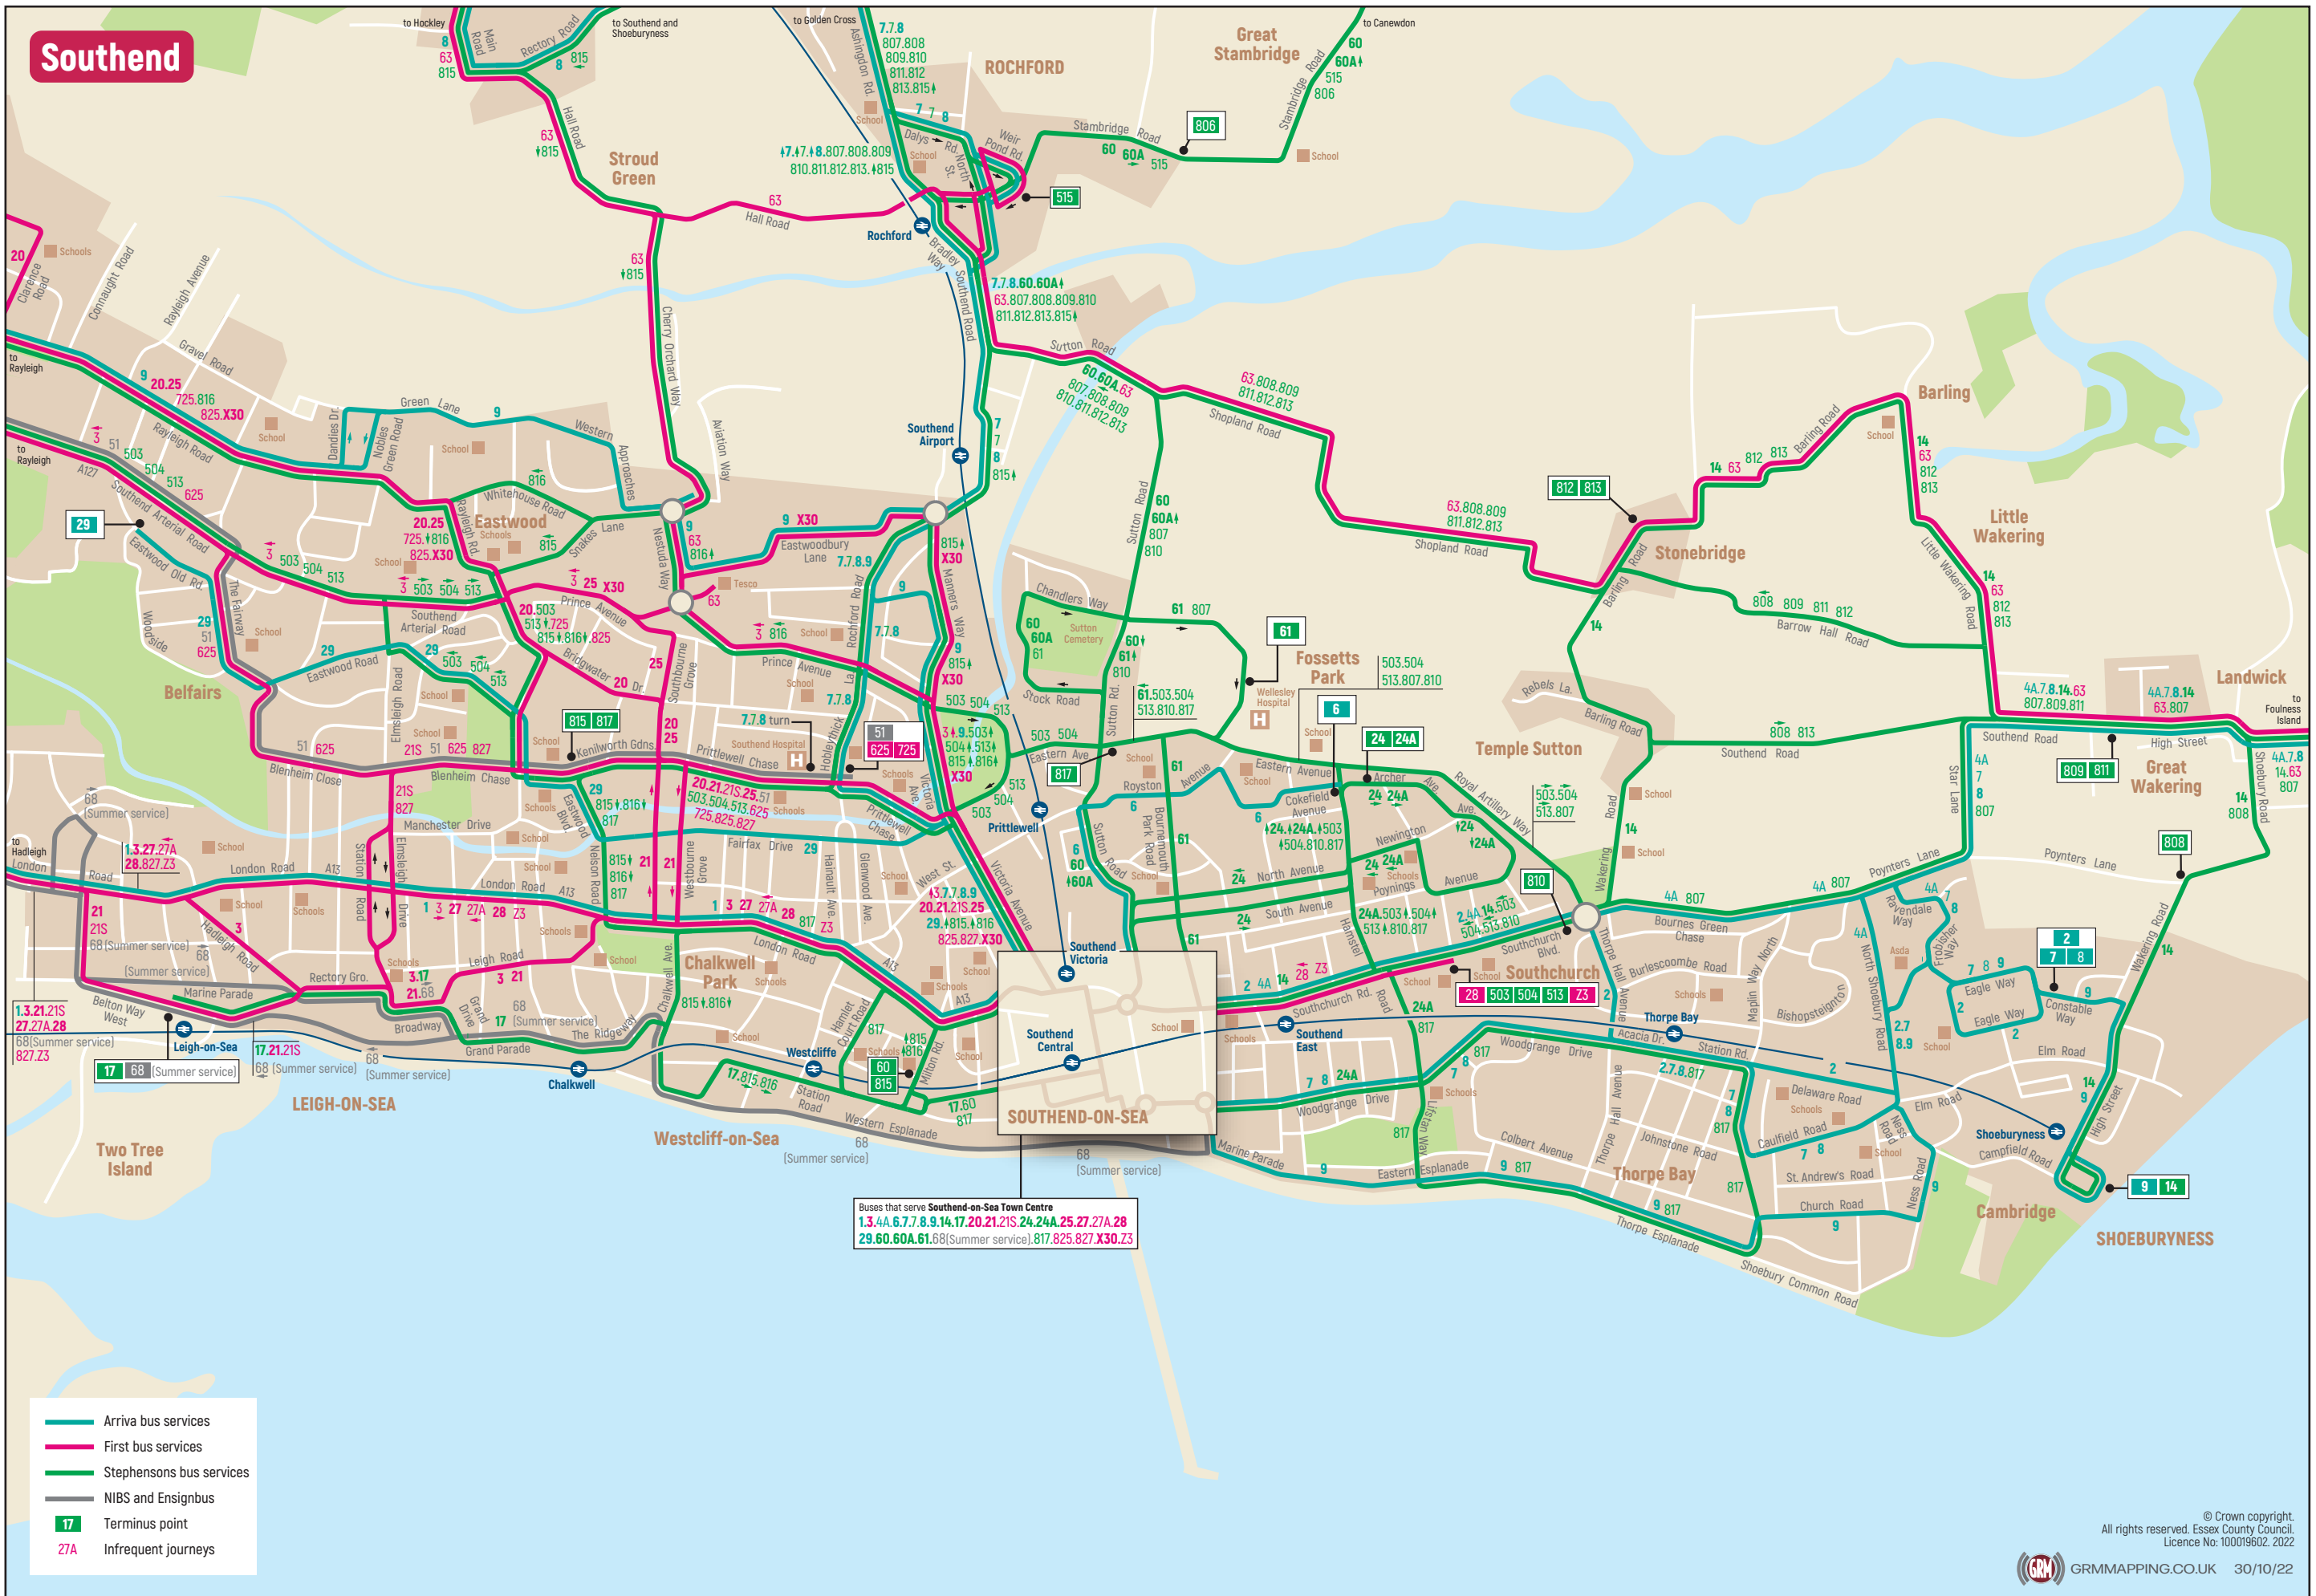

Southend

Buses that serve Southend-on-Sea Town Centre
1.3.4A.6.7.8.9.14.17.20.21.21S.24.24A.25.27.27A.28
29.60.60A.61.68(Summer service).817.825.827.X30.Z3

- Arriva bus services
- First bus services
- Stephenson's bus services
- NIBS and Ensignbus
- 17 Terminus point
- 27A Infrequent journeys