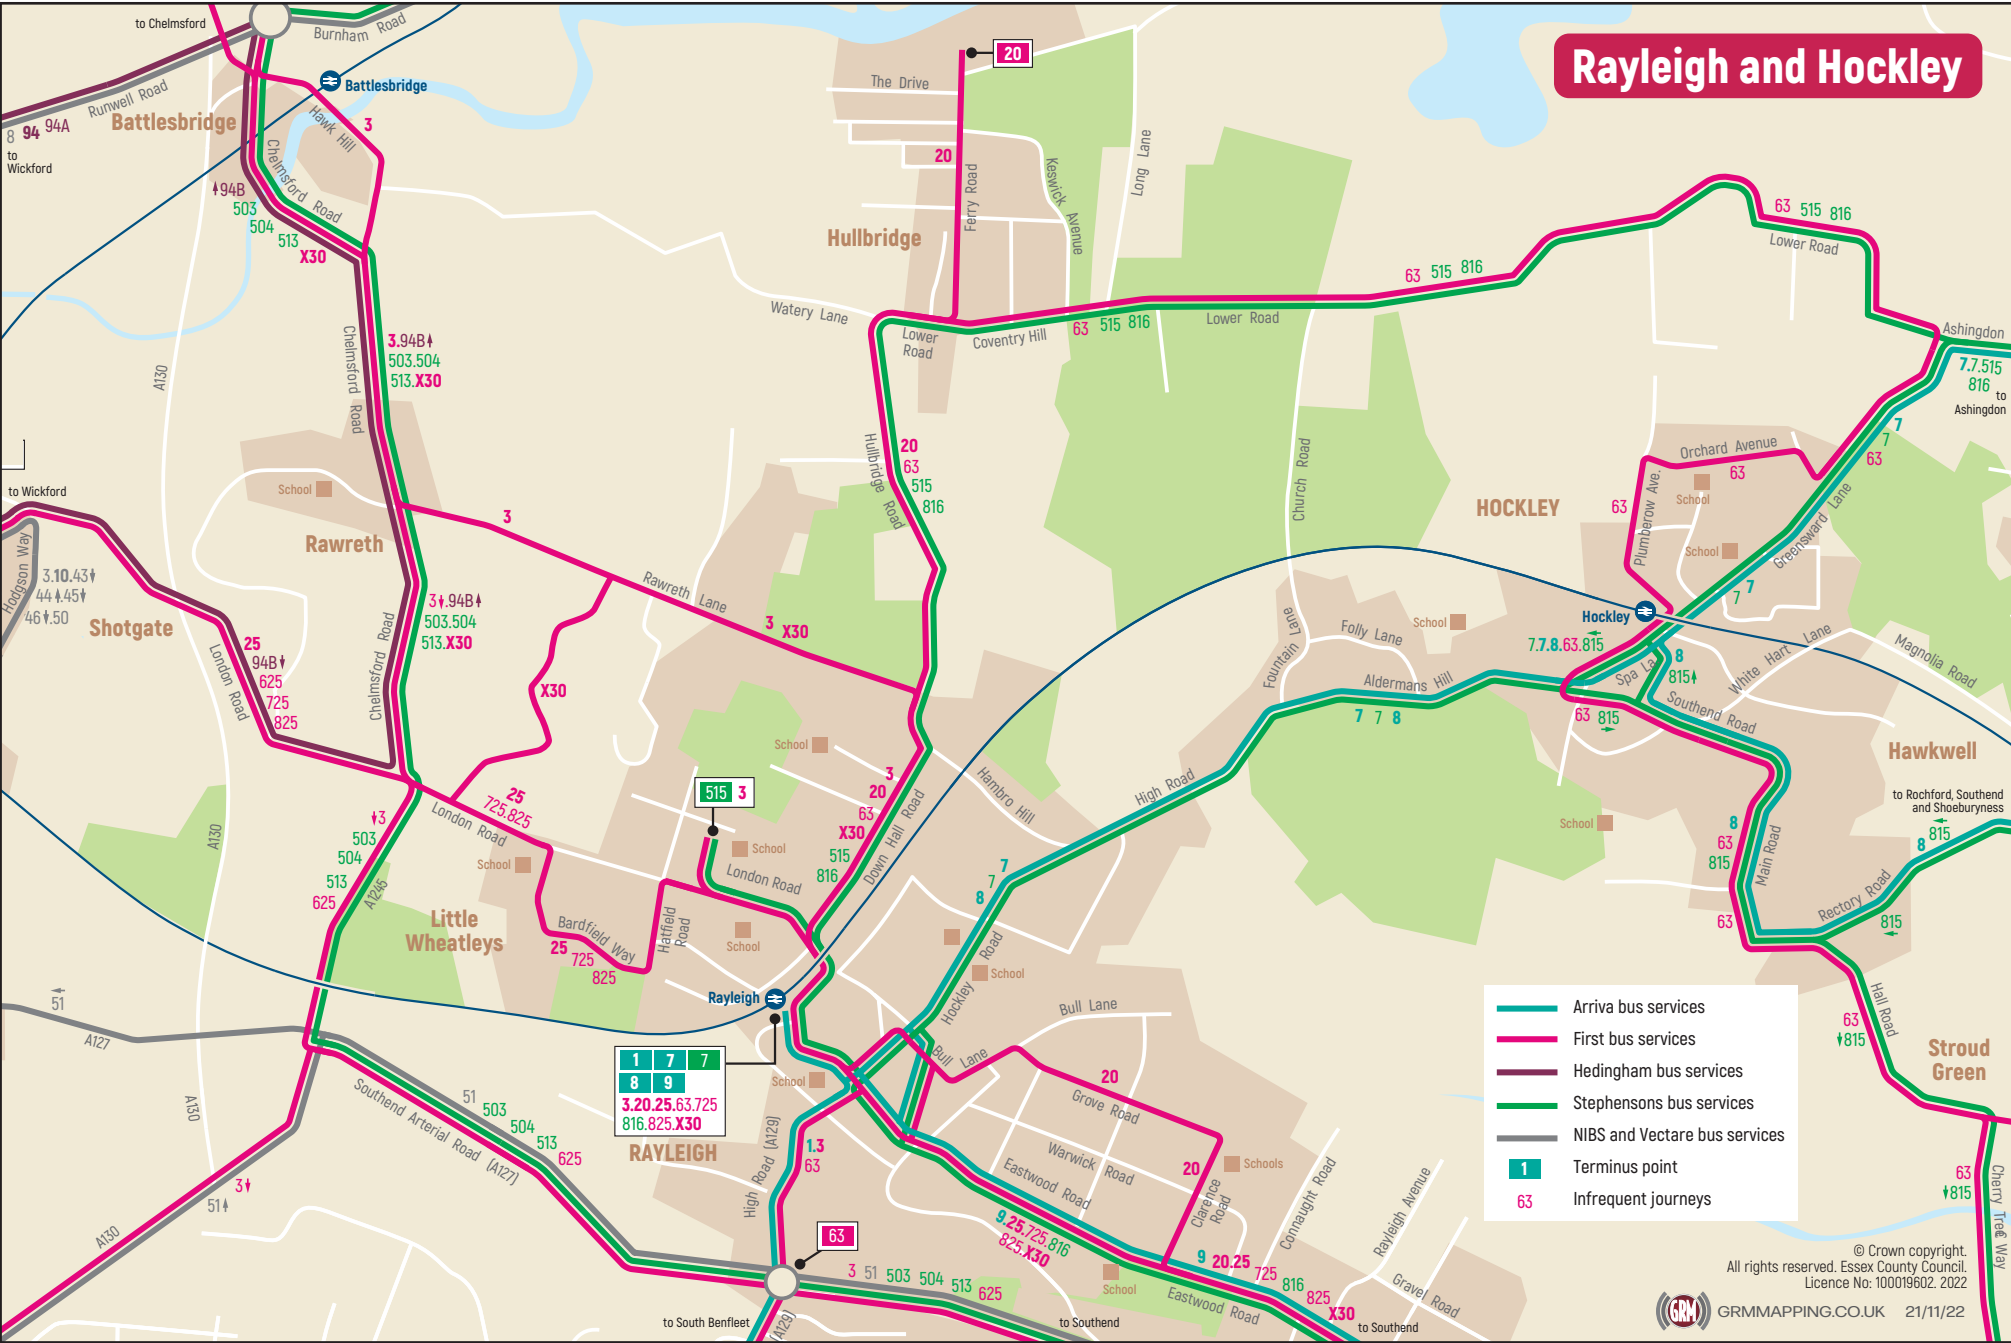

# Rayleigh and Hockley

- Arriva bus services
- First bus services
- Hedingham bus services
- Stephenson's bus services
- NIBS and Vectare bus services
- 1 Terminus point
- 63 Infrequent journeys

1	7	7
8	9	

3, 20, 25, 63, 725, 816, 825, X30

© Crown copyright.  
All rights reserved. Essex County Council.  
Licence No: 100019602. 2022