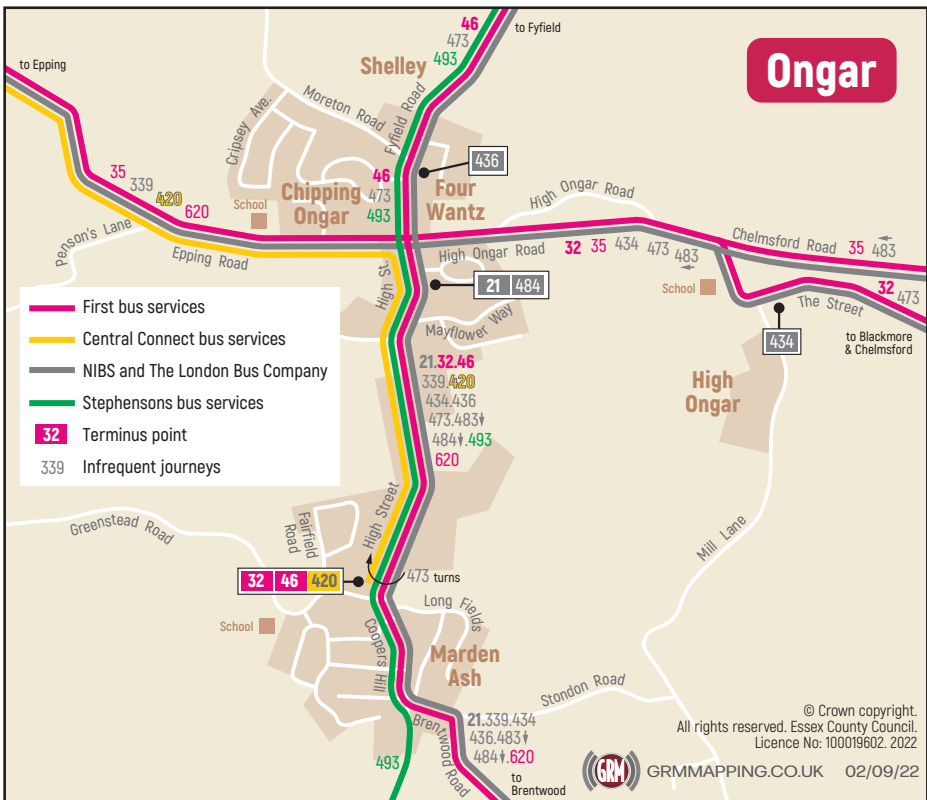

# Ongar

- First bus services
- Central Connect bus services
- NIBS and The London Bus Company
- Stephensons bus services
- Terminus point
- Infrequent journeys

© Crown copyright.  
All rights reserved. Essex County Council.  
Licence No: 100019602. 2022