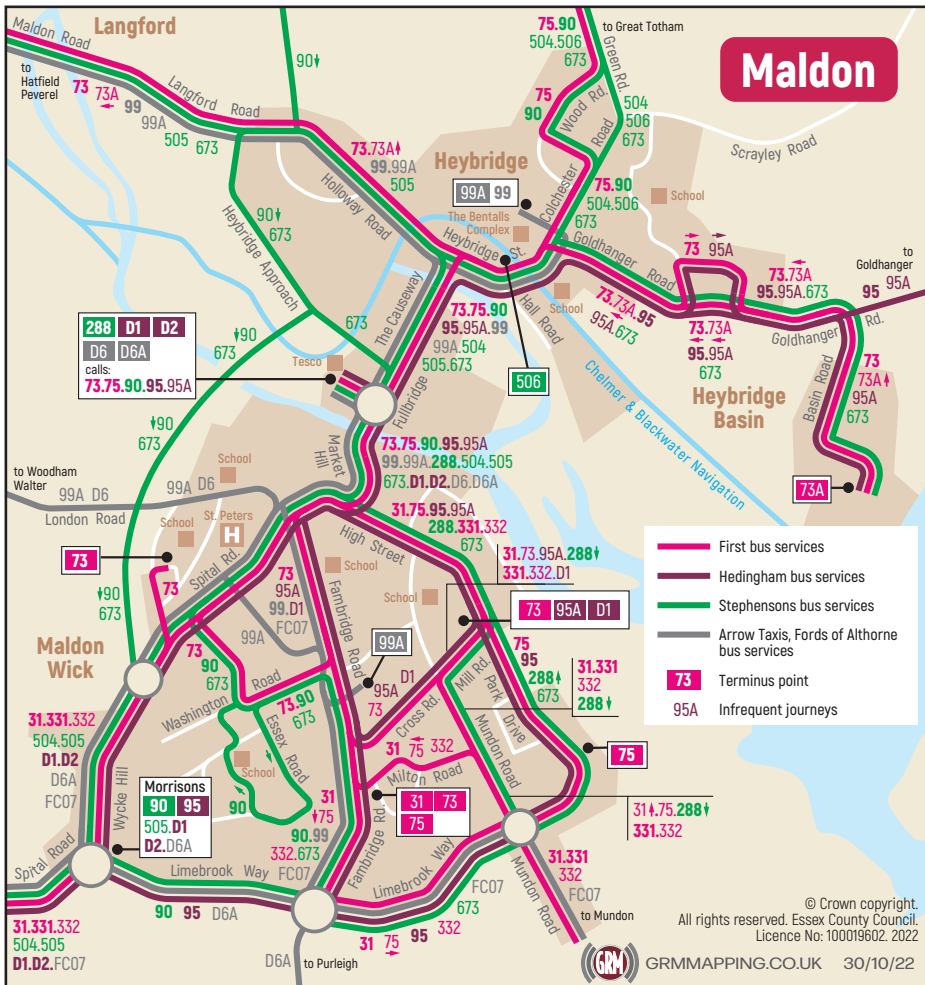

Maldon

© Crown copyright.
 All rights reserved. Essex County Council.
 Licence No: 10019602. 2022