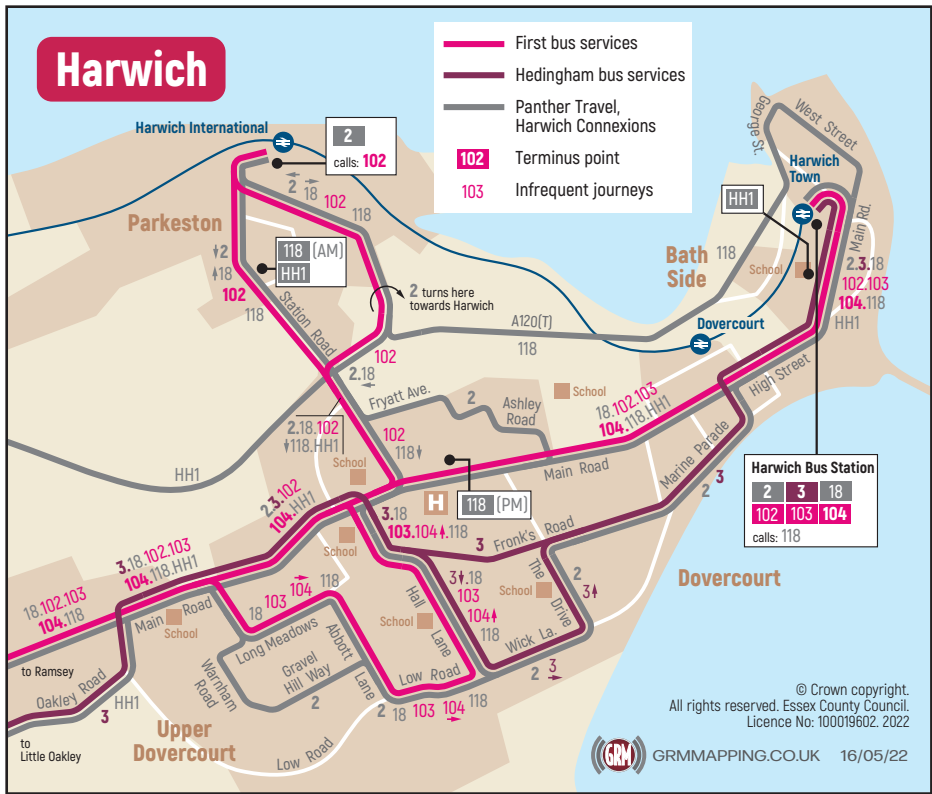

# Harwich

- First bus services
- Heddingham bus services
- Panther Travel, Harwich Connexions
- 102 Terminus point
- 103 Infrequent journeys

**2**  
calls: 102

**118 (AM)**  
HH1

**Harwich Bus Station**

<b>2</b>	<b>3</b>	<b>18</b>
<b>102</b>	<b>103</b>	<b>104</b>