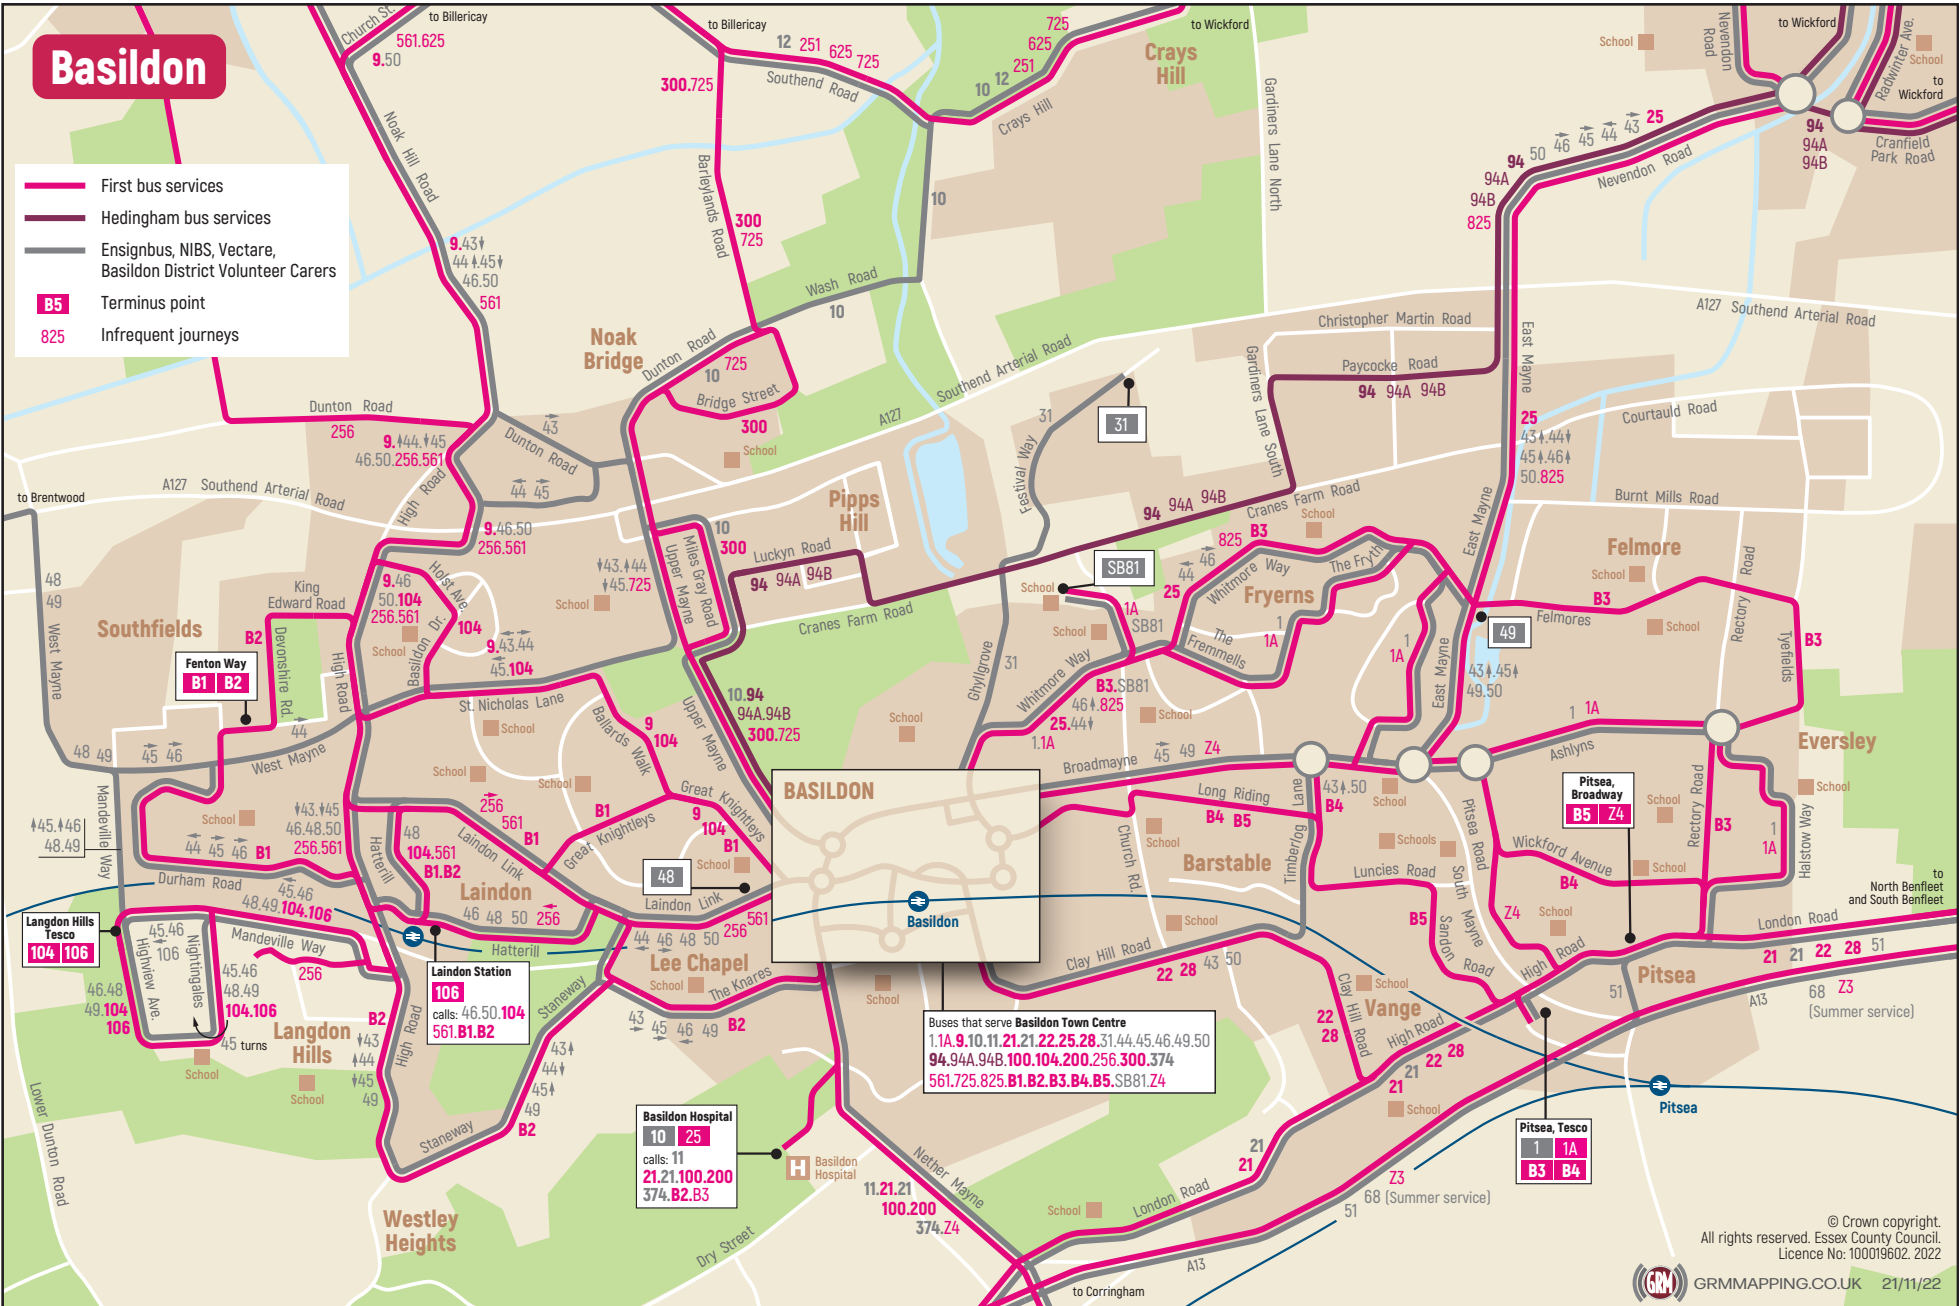

# Basildon

- First bus services
- Heddingham bus services
- Ensignbus, NIBS, Vectare, Basildon District Volunteer Carers
- B5 Terminus point
- 825 Infrequent journeys

**BASILDON**

Buses that serve Basildon Town Centre  
 1.1A.9.10.11.21.21.22.25.28.31.44.45.46.49.50  
 94.94A.94B.100.104.200.256.300.374  
 561.725.825.B1.B2.B3.B4.B5.SB81.Z4

**Basildon Hospital**  
 10 25  
 calls: 11  
 21.21.100.200  
 374.B2.B3

**Laindon Station**  
 106  
 calls: 46.50.104  
 561.B1.B2

**Pitsea, Tesco**  
 1 1A  
 B3 B4